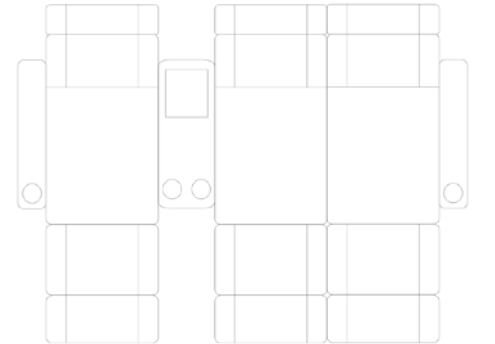

Wine Glass Holder

Swivel Tray

Footrest Light

2 SEATER CONFIGURATIONS

No Middle Arm

Common Middle arm

Console Armrest

Curved Console Armrest

3 SEATER CONFIGURATIONS

No Middle Arm

Common Middle arm

Console Armrest

Single Middle Arm

Curved Console Armrest

Single Console Armrest

RECLINER SOFAS