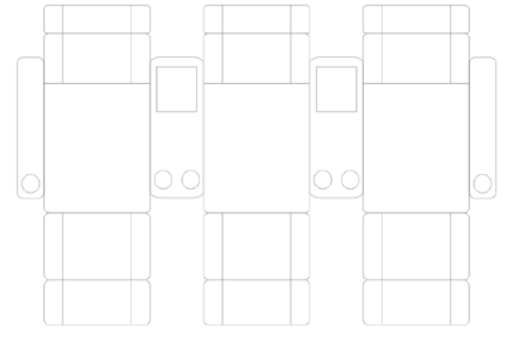

Console Armrest