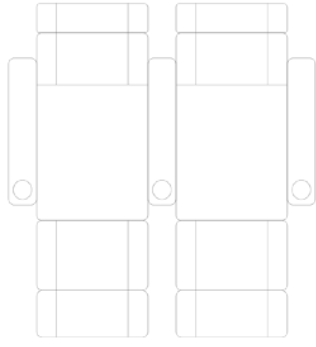

Wine Glass Holder

Swivel Tray

Footrest Light

2 SEATER CONFIGURATIONS

No Middle Arm

Common Middle arm

Console Armrest

Curved Console Armrest