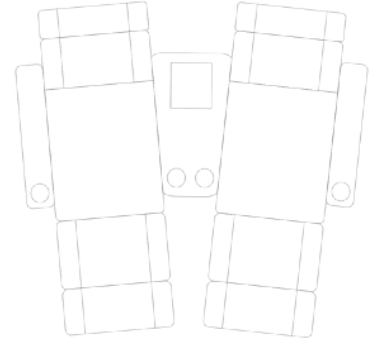

Wine Glass Holder

Swivel Tray

Footrest Light

2 SEATER CONFIGURATIONS

No Middle Arm

Common Middle arm

Console Armrest

Curved Console Armrest