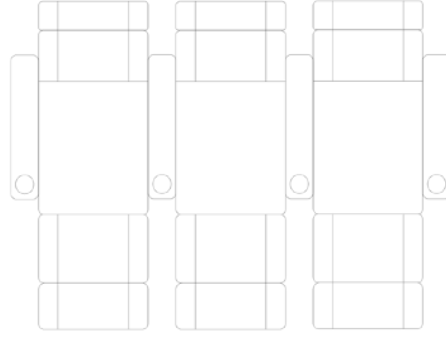

Common Middle arm