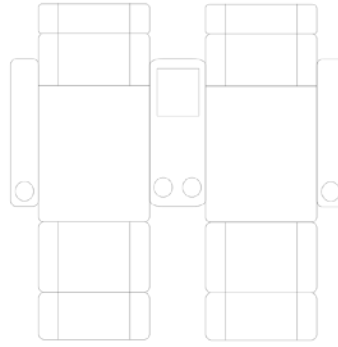

Wine Glass Holder

Swivel Tray

Footrest Light

2 SEATER CONFIGURATIONS

No Middle Arm

Common Middle arm

Console Armrest

Curved Console Armrest